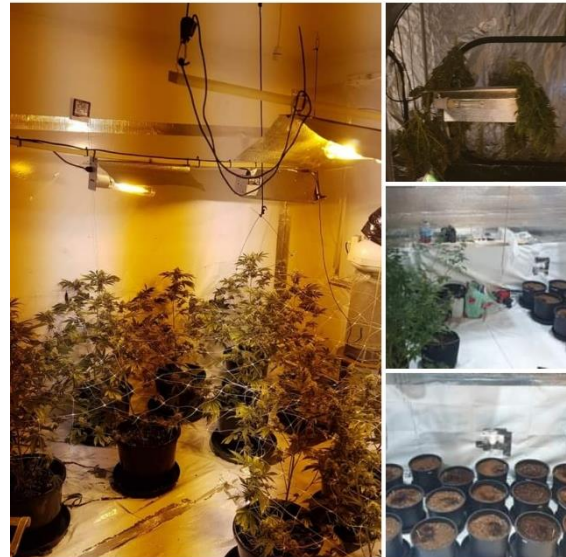

Nailsea Neighbourhood Police team will be offering free bike marking in conjunction with BIKEREGISTER.

You will find your local PCSO's Chea, Andy and Amy in Millennium Park on Friday April 9th.

We will be there from 1.30pm – 3.30pm It only takes a minute and can be safely done adhering to social distancing rules.

To speed up the process, please have your frame number to hand and if possible make sure the frame is clean as this will certainly help us.

You will also need a valid email address Watch out for future bike marking dates coming up

bikeregister

A massive well done to the Nailsea Neighbourhood team after closing down 2 cannabis grows in the last couple of days. This is also a massive thank you as this was a result of community information. If something appears out of place then please dont hesitate to let your local team know, it could be something massive.